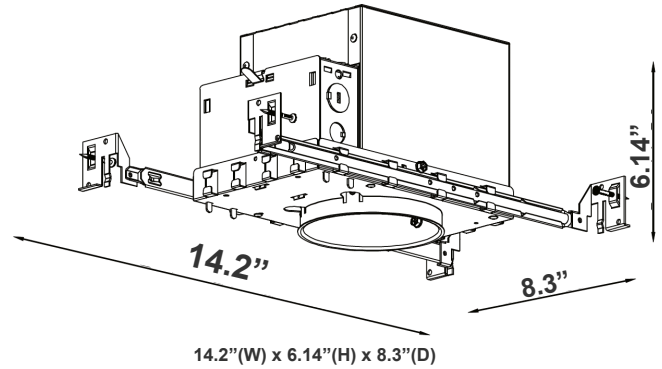

HL SERIES Indoor Lighting

HL4-ICAT

4In Led (TP24) Remodel Recessed Housing ICAT UL

WESTGATE
THE FUTURE IS HERE...AND IT'S QUITE BRIGHT!

Customer Name: _____

Project Name: _____

Note: _____

Type: _____

LED Recessed Housings are efficient, IC-rated fixtures designed for seamless ceiling integration. Ideal for both new construction and remodels, they offer dimming capabilities, airtight options, and excellent thermal management, making them perfect for energy-saving applications across residential and commercial spaces.

Features

- Single-wall painted steel housing with gasket for IC-rated airtight installation in insulated ceilings
- Airtight to prevent heated airflow diffusion
- IC-rated; can be directly installed on ceiling insulation lagging
- Listed for through-branch circuit wiring
- Contains nine 8-3/5" knockouts and four Romex pry-outs with strain relief
- Ground wire provided in J-box
- Three quick connectors provided on J-Box

Technical Specifications

Remodel Clips:

- Four remodel clips secure the housing and accommodate 1/2" and 5/8" ceiling materials.

Mechanical:

- Single-wall painted steel housing with gasket for IC-rated airtight installation in insulated ceilings
- Airtight to prevent heated airflow diffusion
- IC-rated; can be directly installed on ceiling insulation
- 7-Year Warranty

Junction Box:

- Listed for through-branch circuit wiring
- Contains nine 8-3/5" knockouts and four Romex pry-outs with strain relief
- Ground wire provided in J-box
- Three quick connectors provided on J-Box

Listings:

- UL listed for damp location.
- UL listed for Air Tight construction
- ETLus

Applications:

- Offer efficient, low-profile lighting for commercial, retail, and residential spaces, supporting both new construction and remodels with IC-rated, airtight options for optimal energy performance and code compliance