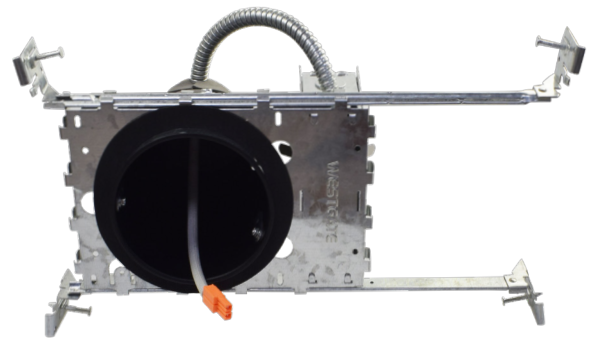

Bottom View