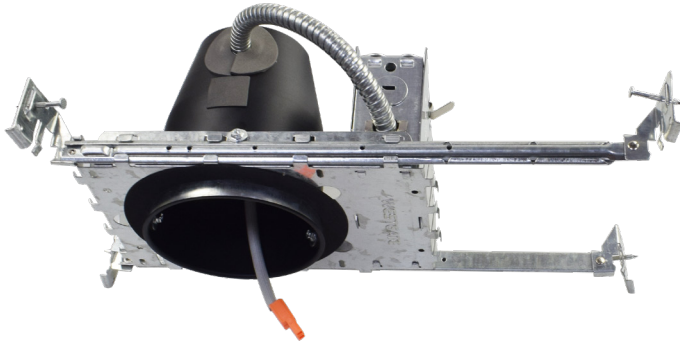

## HL4-ICAT

4In Led (TP24) Remodel Recessed Housing ICAT UL

**WESTGATE**  
THE FUTURE IS HERE...AND IT'S QUITE BRIGHT!

Customer Name: \_\_\_\_\_

Project Name: \_\_\_\_\_

Note: \_\_\_\_\_

Type: \_\_\_\_\_

LED Recessed Housings are efficient, IC-rated fixtures designed for seamless ceiling integration. Ideal for both new construction and remodels, they offer dimming capabilities, airtight options, and excellent thermal management, making them perfect for energy-saving applications across residential and commercial spaces.

## Features

- Single-wall painted steel housing with gasket for IC-rated airtight installation in insulated ceilings
- Airtight to prevent heated airflow diffusion
- IC-rated; can be directly installed on ceiling insulation lagging
- Listed for through-branch circuit wiring
- Contains nine 8-3/5" knockouts and four Romex pry-outs with strain relief
- Ground wire provided in J-box
- Three quick connectors provided on J-Box

### Remodel Clips:

- Four remodel clips secure the housing and accommodate 1/2" and 5/8" ceiling materials.