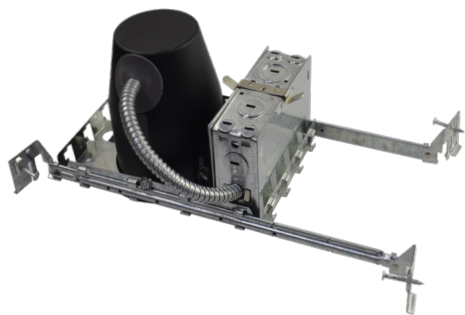

Other Views:

Top View