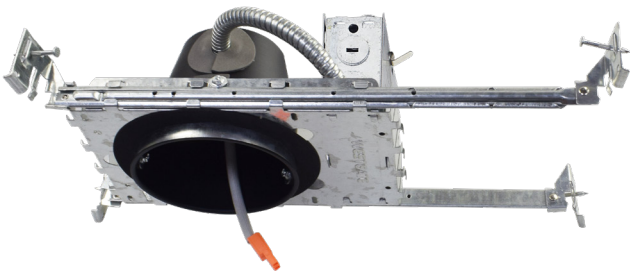

## Features

- Single-wall painted steel housing with gasket for IC-rated airtight installation in insulated ceilings
- Airtight to prevent heated airflow diffusion
- IC-rated; can be directly installed on ceiling insulation lagging
- Listed for through-branch circuit wiring
- Contains nine 8-3/5" knockouts and four Romex pry-outs with strain relief
- Ground wire provided in J-box
- Three quick connectors provided on J-Box

## Other Models:

HL4R-ICAT

11.4"(W) x 5.68"(H) x 4.62"(D)

HL4RS-ICAT

11.4"(W) x 4.63"(H) x 3.7"(D)

HL4S-ICAT

14.2"(W) x 4"(H) x 8.3"(D)