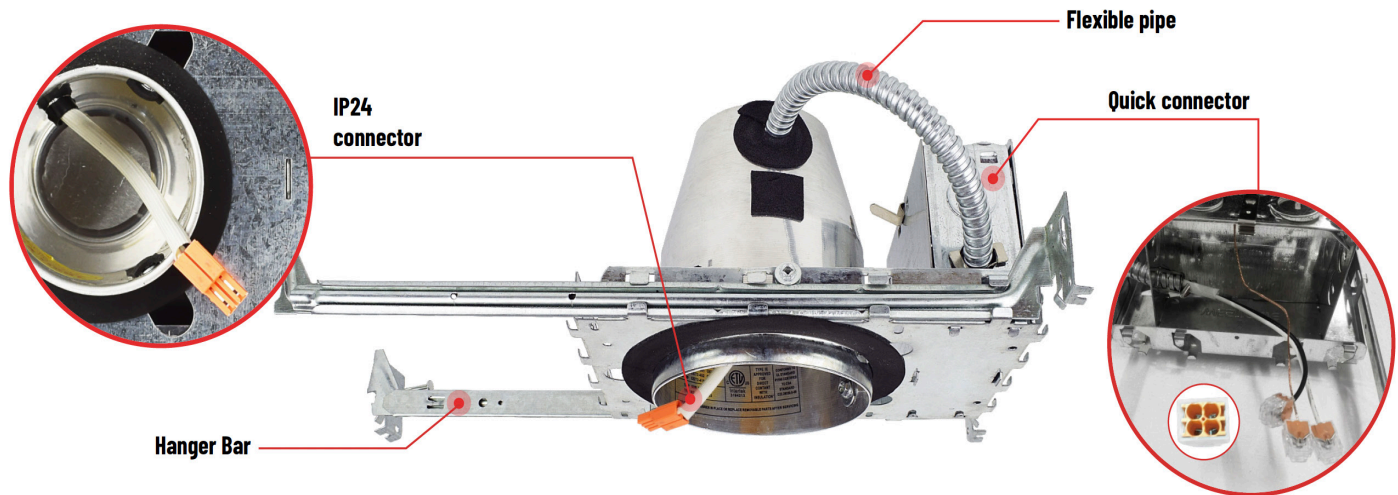

Other Views:

Top View